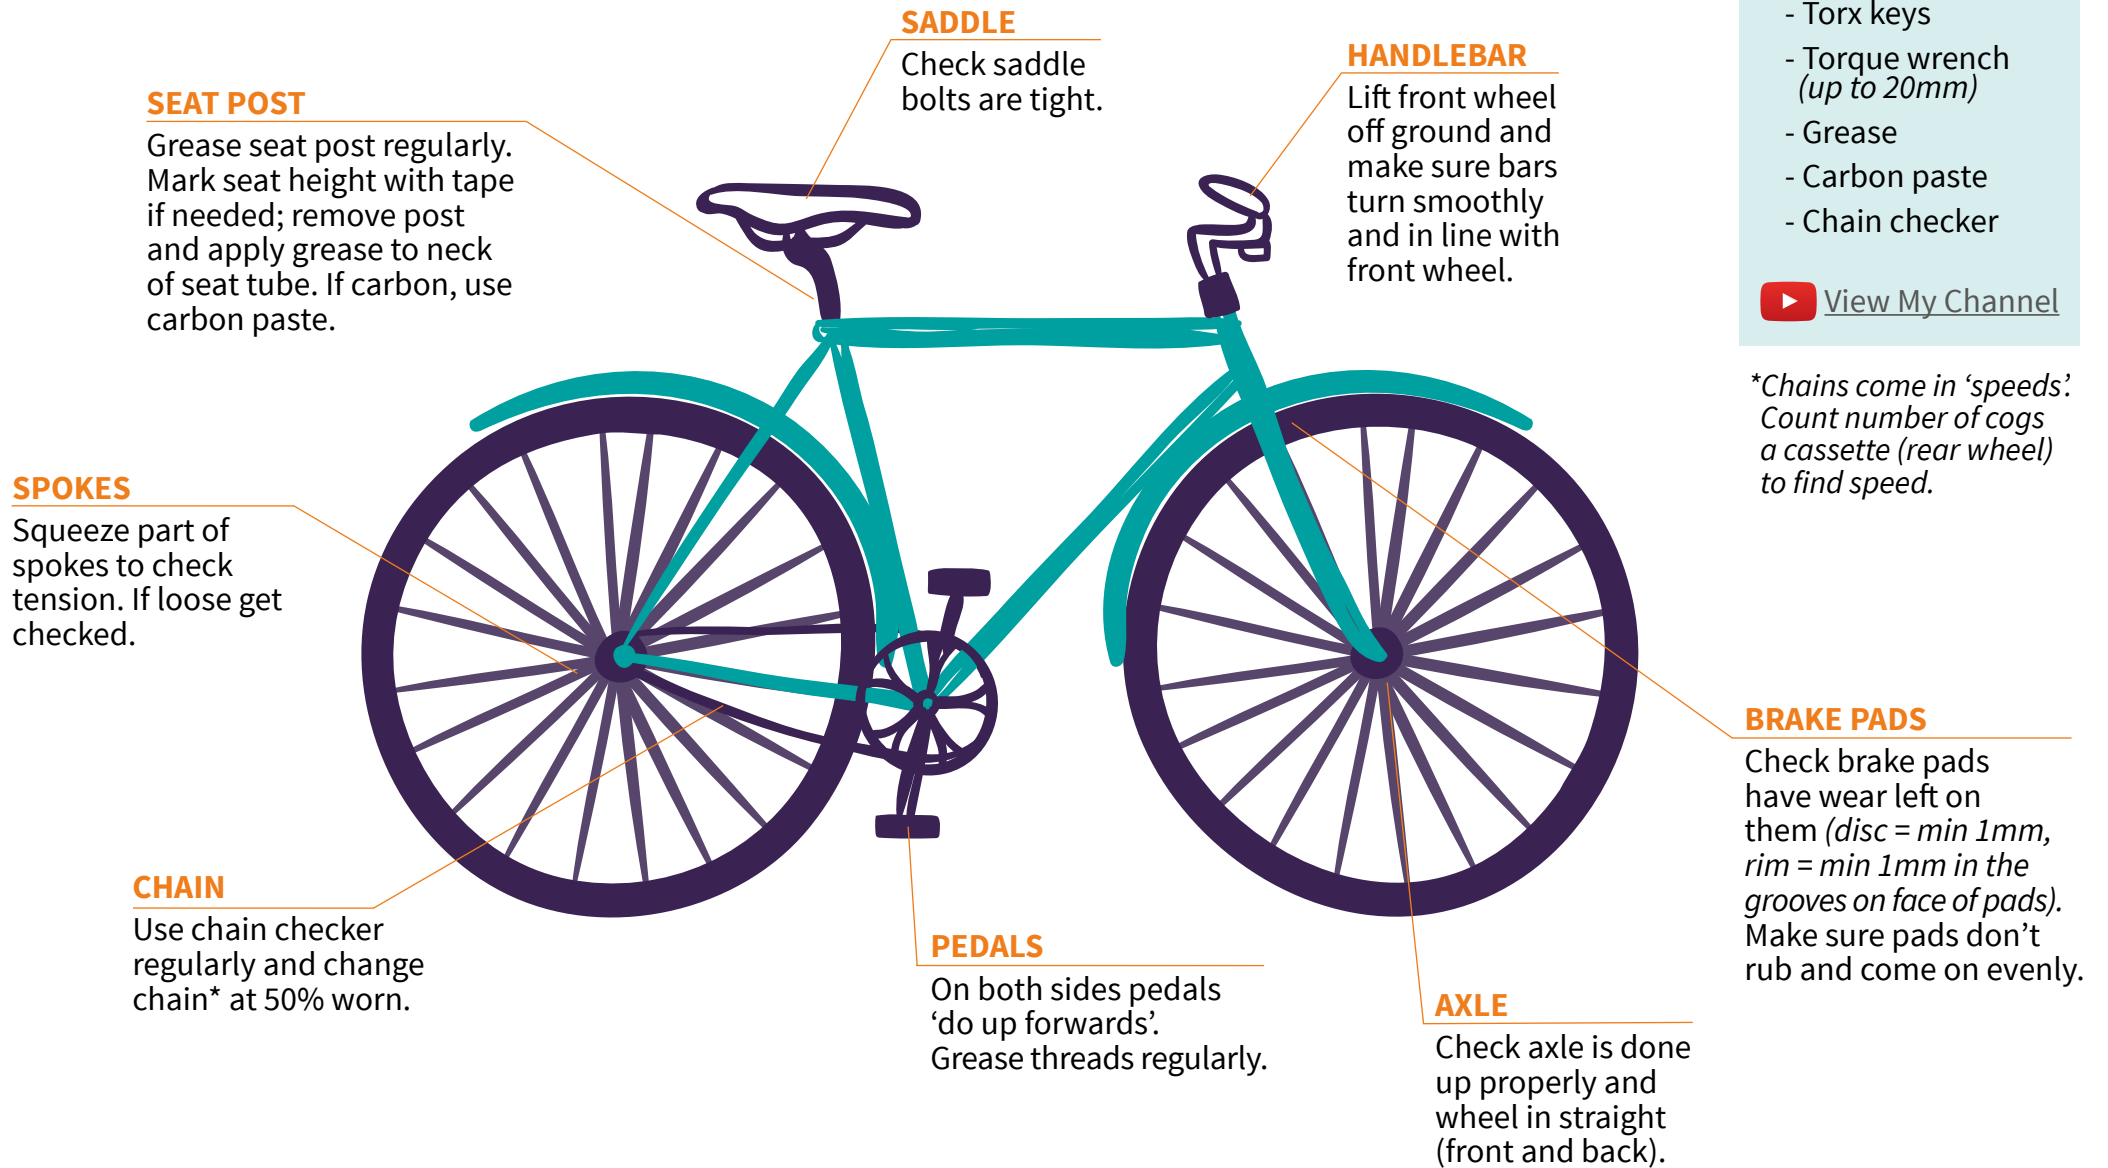

BIKE SAFETY

TOOLS

- Allen keys
- Torx keys
- Torque wrench (*up to 20mm*)
- Grease
- Carbon paste
- Chain checker

 [View My Channel](#)

**Chains come in 'speeds'. Count number of cogs a cassette (rear wheel) to find speed.*